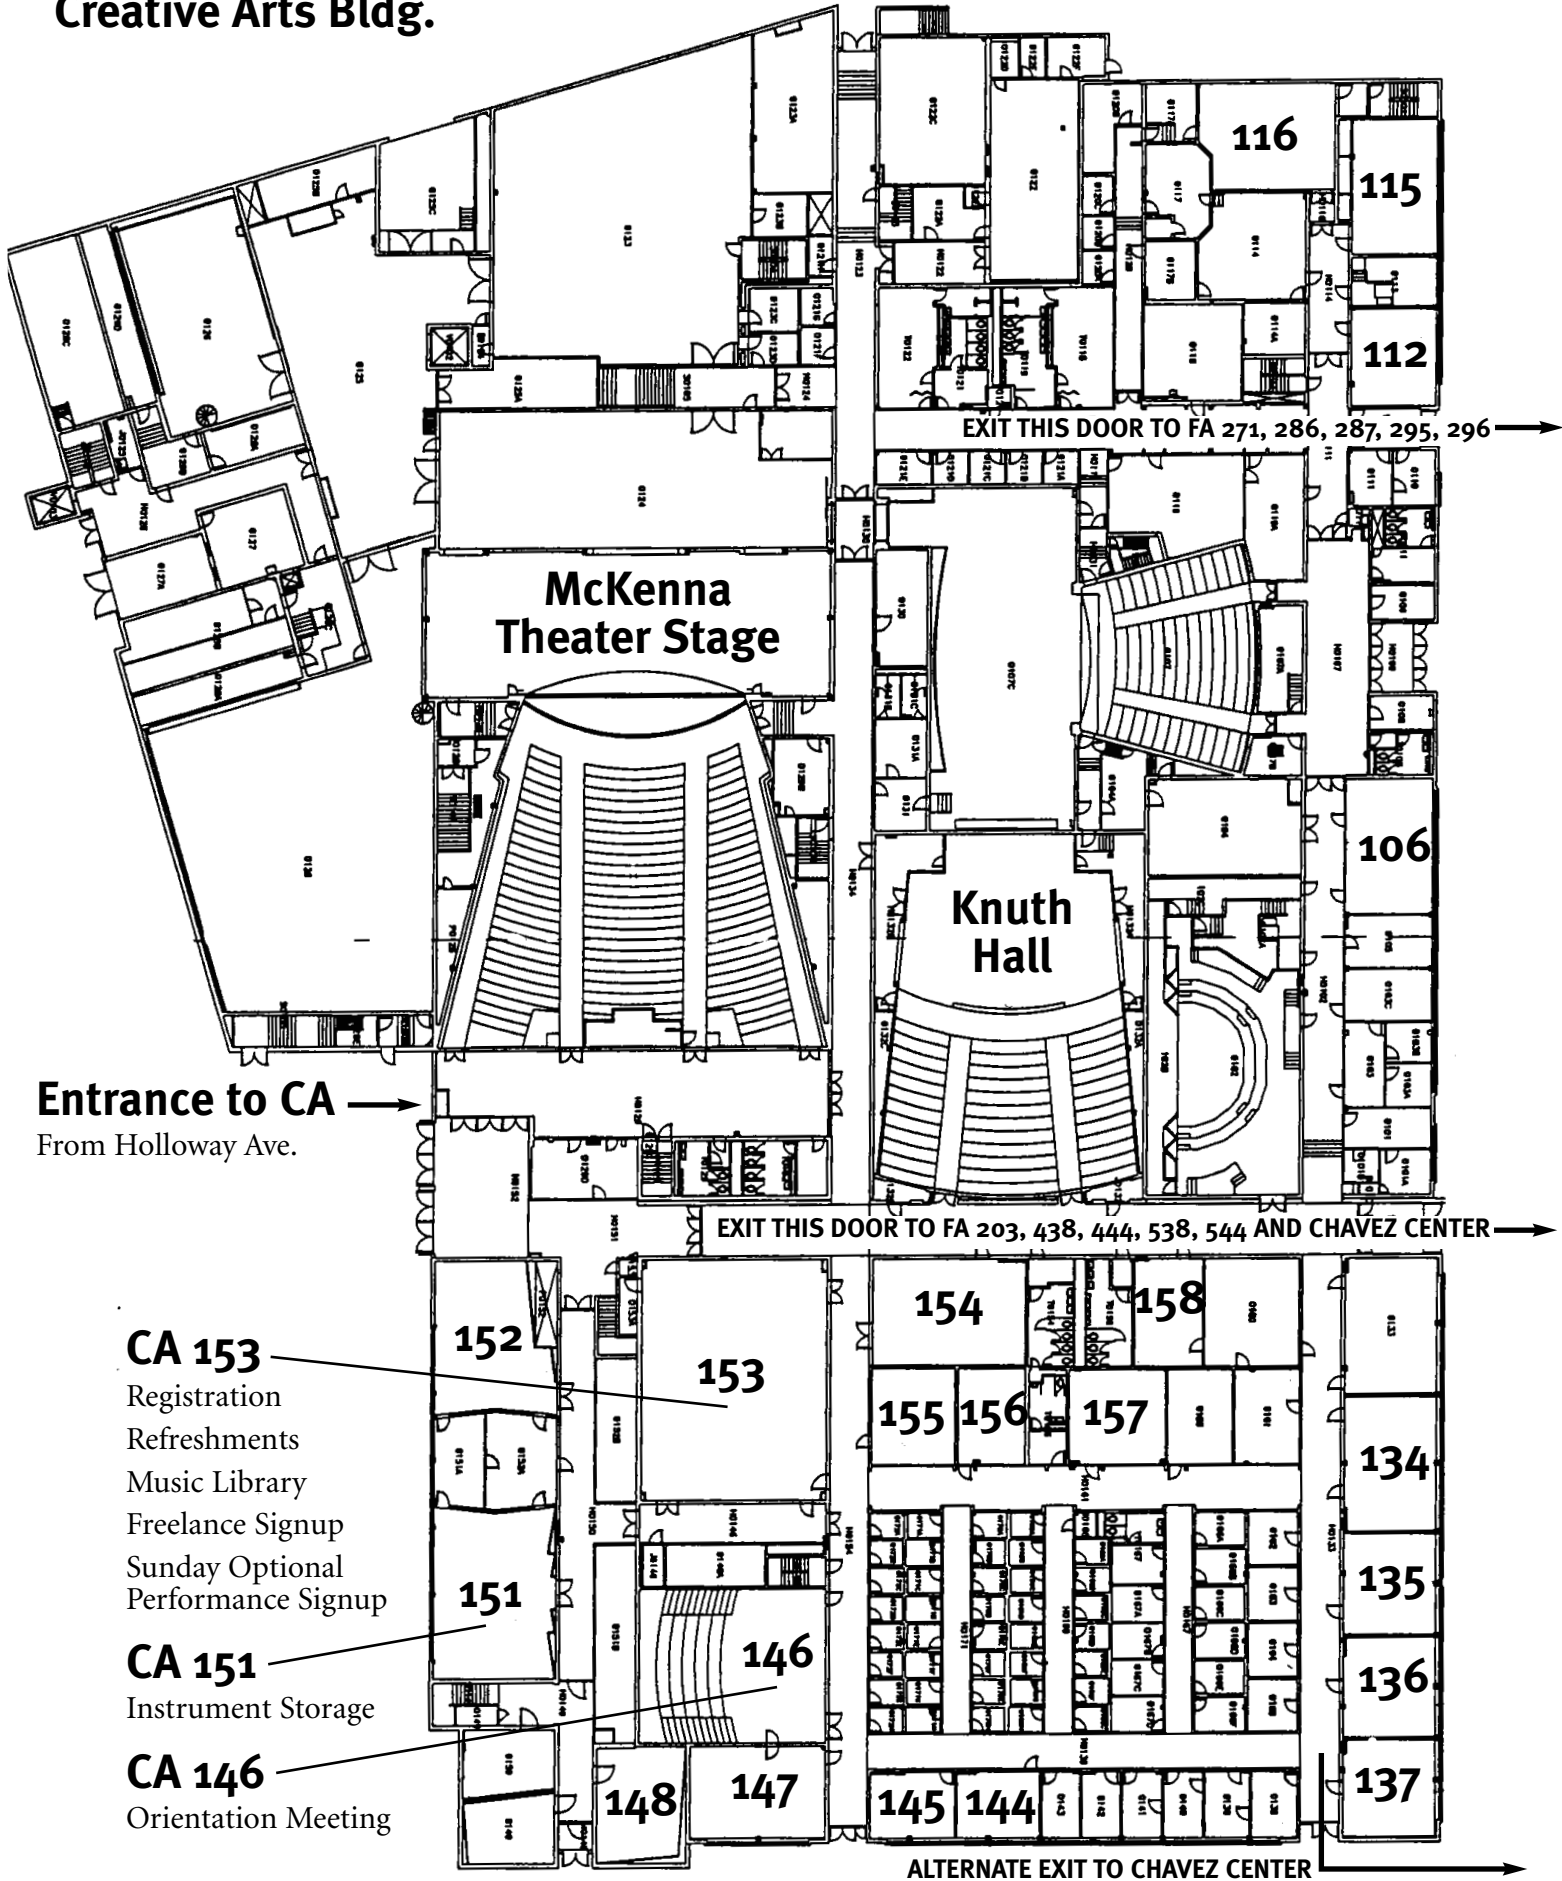

Creative Arts Bldg.

Entrance to CA →

From Holloway Ave.

**McKenna
Theater Stage**

**Knuth
Hall**

116

115

112

EXIT THIS DOOR TO FA 274, 286, 287, 295, 296 →

106

Entrance to CA →

From Holloway Ave.

EXIT THIS DOOR TO FA 203, 438, 444, 538, 544 AND CHAVEZ CENTER →

CA 153

- Registration
- Refreshments
- Music Library
- Freelance Signup
- Sunday Optional
- Performance Signup

155

156

157

134

135

136

137

151